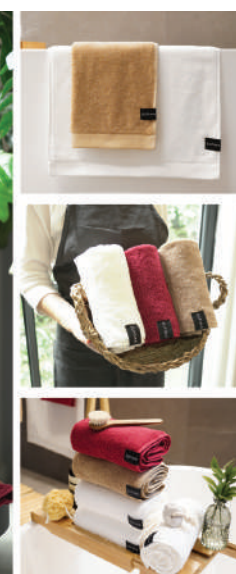

SUPIMA BLACK LABEL

sophisticated cashmere of cotton,
black label series