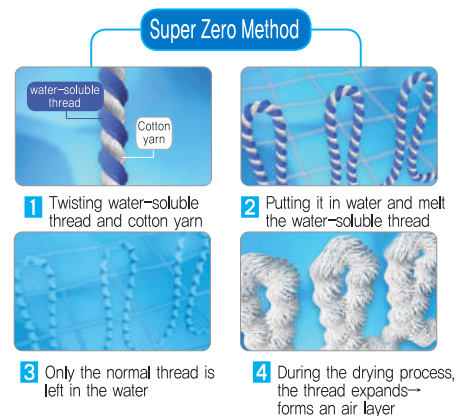

Airterry Organic unbleached bath

Premium bath towel for children and mother

Organic cotton
70*100cm
300g